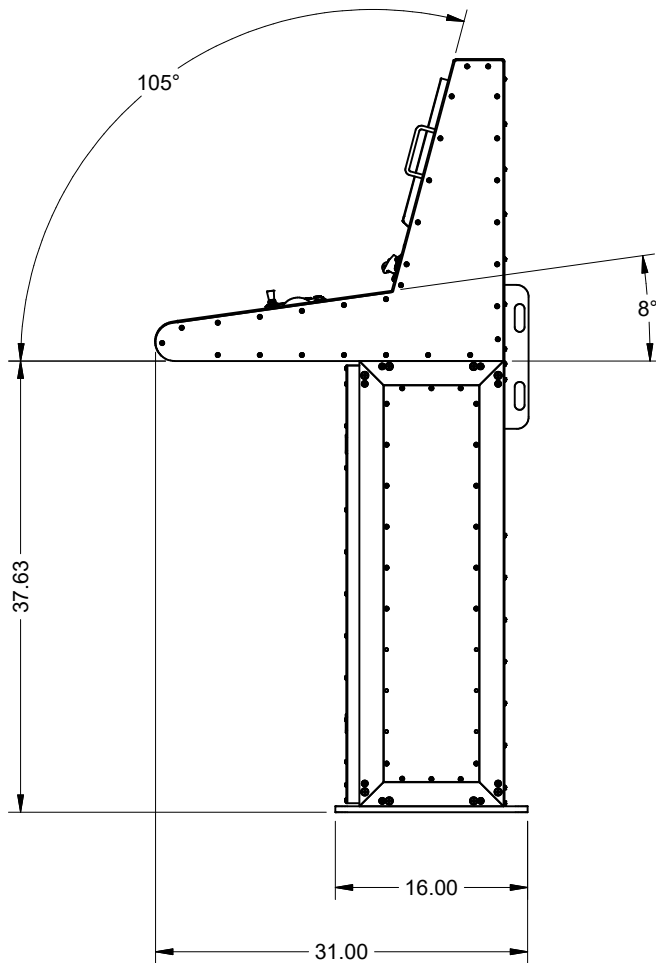

4

3

2

1

D

D

C

C

B

B

A

A

STAND-UP
SINGLE MONITOR

24" WORKSTATION CONSOLES

Last Edit: 11/14/2023 10:11

4

3

2

1

SIZE	CAGE CODE	DWG No.	REV.
C	08060		

SHEET 3 OF 5

DWG No. Main Assy-Stand Up Single Monitor 3
REV.