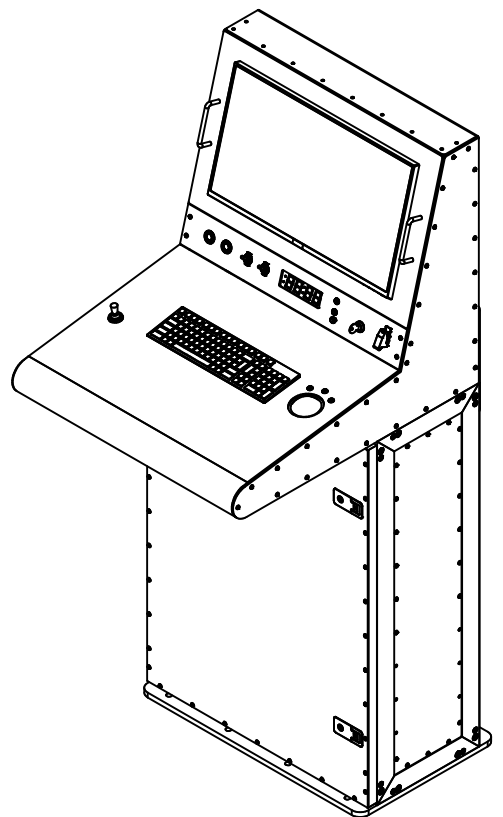

4

3

2

1

D

D

C

C

B

B

A

A

STAND-UP
SINGLE MONITOR

24" WORKSTATION CONSOLES

Last Edit: 11/14/2023 10:11

4

3

2

1

SIZE	CAGE CODE	DWG No.	REV.
C	08060		

SHEET 3 OF 5

DWG No. Main Assy-Stand Up Single Monitor 3
REV.