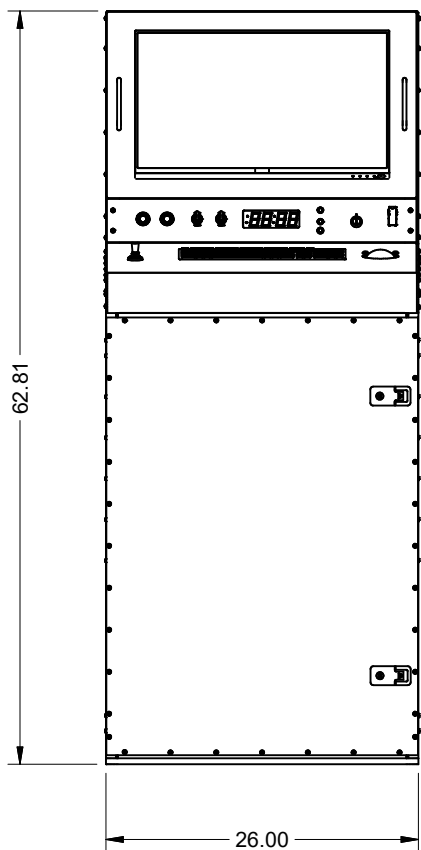

4

3

2

1

D

D

C

C

B

B

A

A

STAND-UP
SINGLE MONITOR

24" WORKSTATION CONSOLES

Last Edit: 11/14/2023 10:11

4

3

2

1

SIZE	CAGE CODE	DWG No.	REV.
C	08060		

SHEET 3 OF 5

DWG No. Main Assy-Stand Up Single Monitor 3
REV.