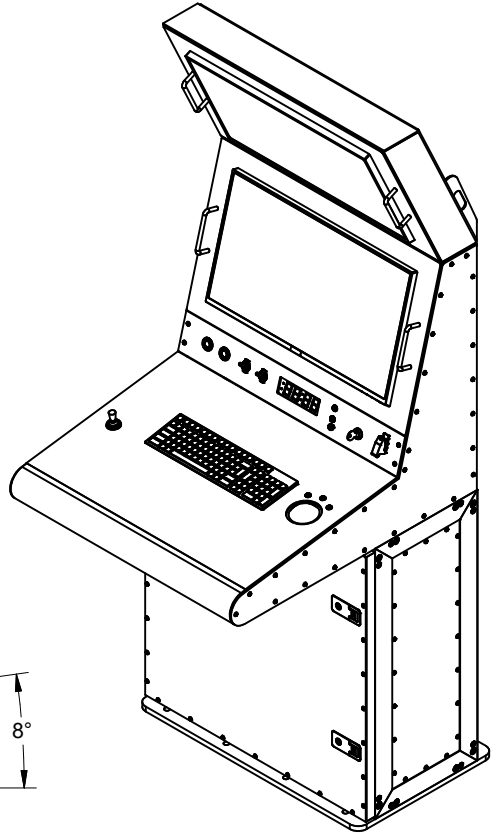

B

B

A

A

SIT-DOWN  
DUAL MONITOR

24" WORKSTATION CONSOLES

PROPERTY OF A & J MANUFACTURING COMPANY  
THIS DOCUMENT CONTAINS CONFIDENTIAL TRADE SECRETS WHICH ARE PROPRIETARY TO A & J MANUFACTURING CO. AND SHALL NOT BE REPRODUCED, COPIED, DISCLOSED OR USED AS A BASIS FOR MANUFACTURING EQUIPMENT WITHOUT WRITTEN PERMISSION.