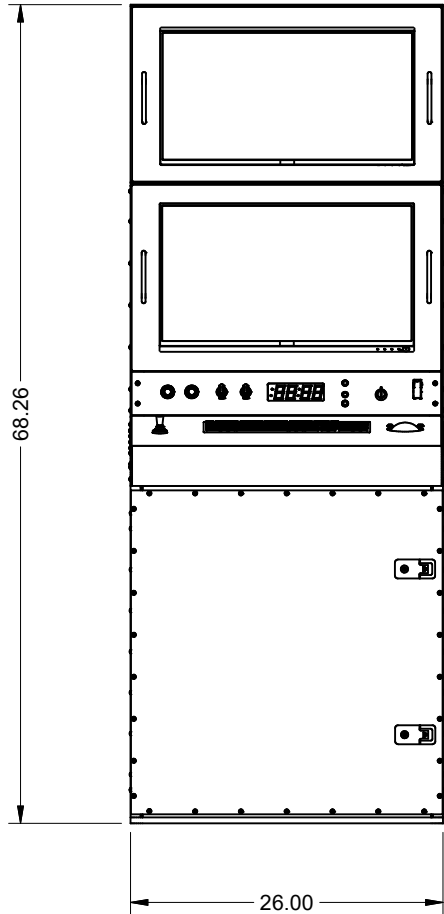

4

3

2

1

D

D

C

C

B

B

A

A

SIT-DOWN  
DUAL MONITOR

24" WORKSTATION CONSOLES

PROPERTY OF A & J MANUFACTURING COMPANY  
THIS DOCUMENT CONTAINS CONFIDENTIAL TRADE SECRETS WHICH ARE PROPRIETARY TO A & J MANUFACTURING CO. AND SHALL NOT BE REPRODUCED, COPIED, DISCLOSED OR USED AS A BASIS FOR MANUFACTURING EQUIPMENT WITHOUT WRITTEN PERMISSION.

Last Edit: 11/14/2023 10:11

SIZE	CAGE CODE	DWG No.	REV.
C	08060		

SHEET 4 OF 5

DWG No. Main Assy Sit Down Dual Monitor 4 REV.

4

3

2

1