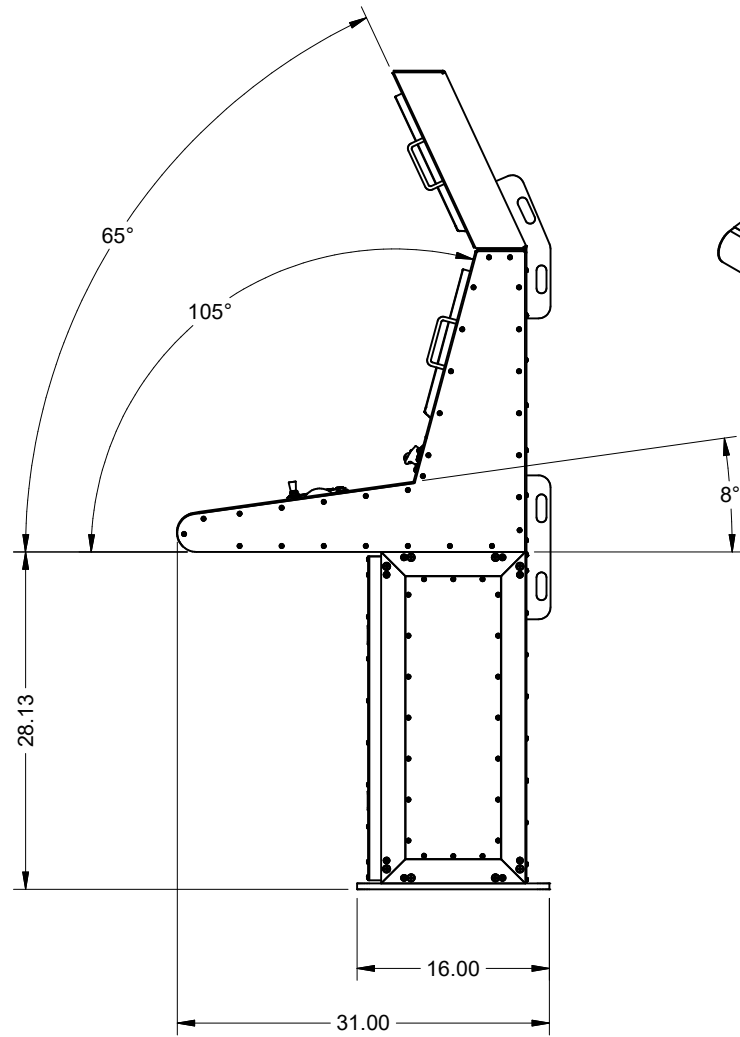

4

3

2

1

D

D

C

C

B

B

A

A

SIT-DOWN
DUAL MONITOR

24" WORKSTATION CONSOLES

PROPERTY OF A & J MANUFACTURING COMPANY
THIS DOCUMENT CONTAINS CONFIDENTIAL TRADE SECRETS WHICH ARE PROPRIETARY TO A & J MANUFACTURING CO. AND SHALL NOT BE REPRODUCED, COPIED, DISCLOSED OR USED AS A BASIS FOR MANUFACTURING EQUIPMENT WITHOUT WRITTEN PERMISSION.

Last Edit: 11/14/2023 10:11

SIZE	CAGE CODE	DWG No.	REV.
C	08060		

SHEET 4 OF 5

DWG No. Main Assy Sit Down Dual Monitor 4 REV.

4

3

2

1